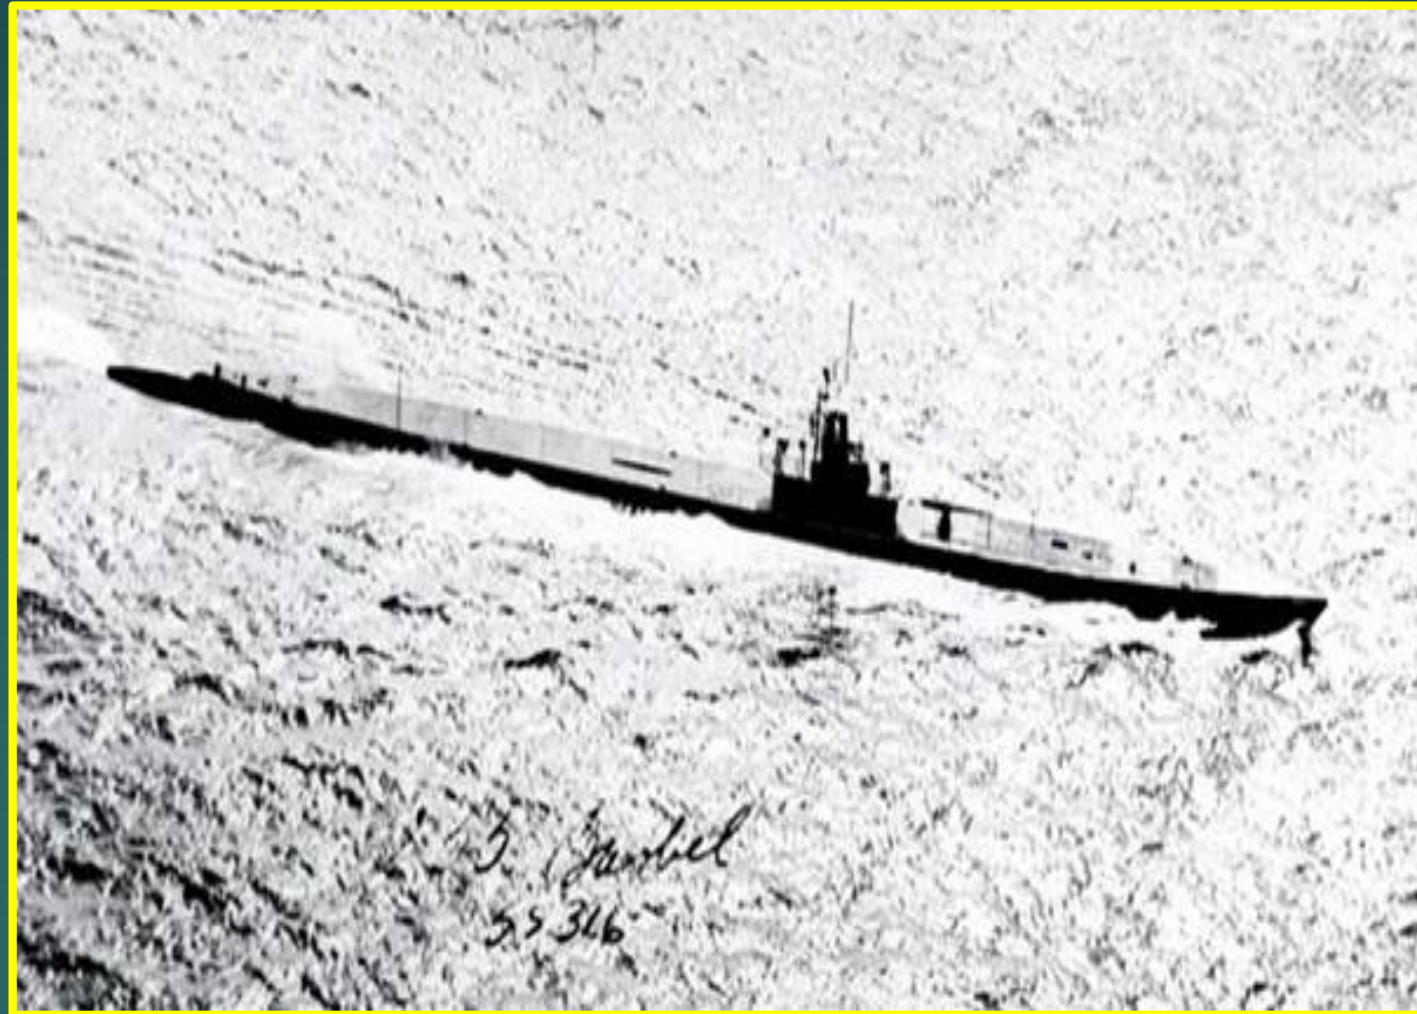

# TOLLING FOR THE BOATS FEBRUARY

**USS BARBEL (SS-316)**

Photo # 80-G-456140 USS Shark (SS-174) plowing through waves, circa the later 1930s

# USS SHARK I (SS-174)

Photo # NH 98486 USS Amberjack (SS-219) off Groton, Connecticut, 30 May 1942

U. S. SUBMARINE AMBERJACK  
BOW VIEW AT REST  
MAY 30, 1942  
ELECTRIC BOAT CO., GROTON, CONN.

# USS AMBERJACK (SS-219)

**USS Grayback (SS-208)**

# USS TROUT (SS-202)